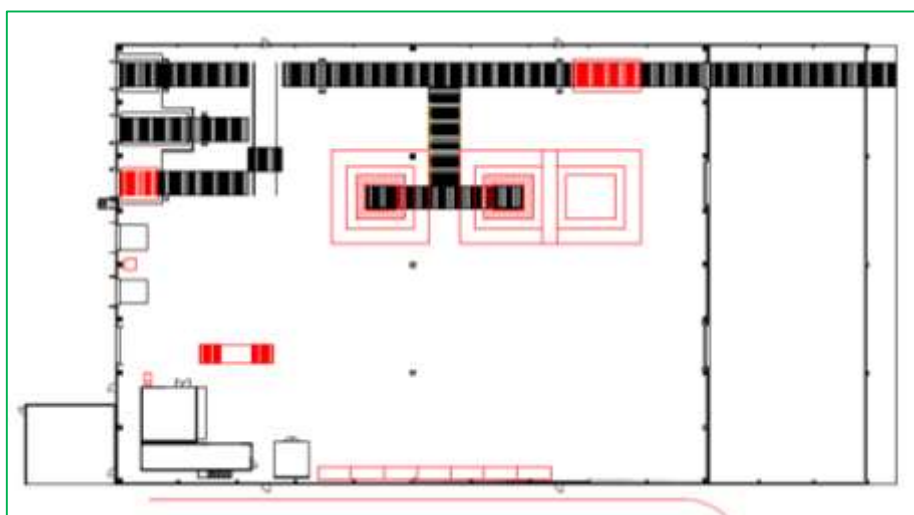

BCUBE air cargo – Ostend Airport

OST WAREHOUSE		OST FACILITIES	
COVERED AREAS	3.200 SQ.M	LOADING / UNLOADING DOCKS	5
UNCOVERED AREAS (LAND SIDE)	1.200 SQ.M	ULDS WEIGHING SCALES	2
SHELTER (AIRSIDE)	600 SQ.M	VUN, VAL, DGR AREAS	YES
OFFICES	100 SQ.M	CASTER DECK (ULD POSITIONS)	20
AIRCRAFT PARKING STANDS (AIRSIDE)	6	X-RAY MACHINES (DUAL VIEW)	1